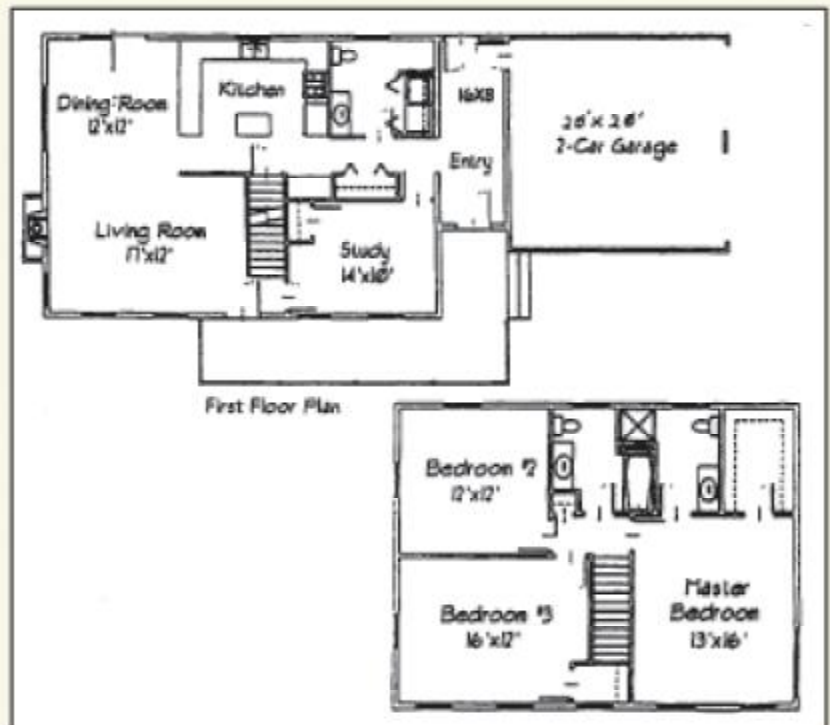

New England Fine Homes Collections

Featuring 100% complete homes on your favorite lot

\$141,500

The Canterbury

Stick
Built

Traditional Classics, Country Style Flair

- Flexible floorplan to allow many configurations
- Wrap-around front porch is accessible from mud-room as well as front entry
- Living room, kitchen and dining room flow together to informal entertaining
- Private master bedroom suite with large walk-in closet
- Bonus room possible over garage
- Price includes all work and materials from foundation to finish
- Architectural consulting and Blue Print included in price.

Square Footage:

Finished first floor:	1,100 sq. ft.
Finished second floor:	884 sq. ft.
Garage:	400 sq. ft.
Total Finished Square Feet:	1,984 sq. ft.