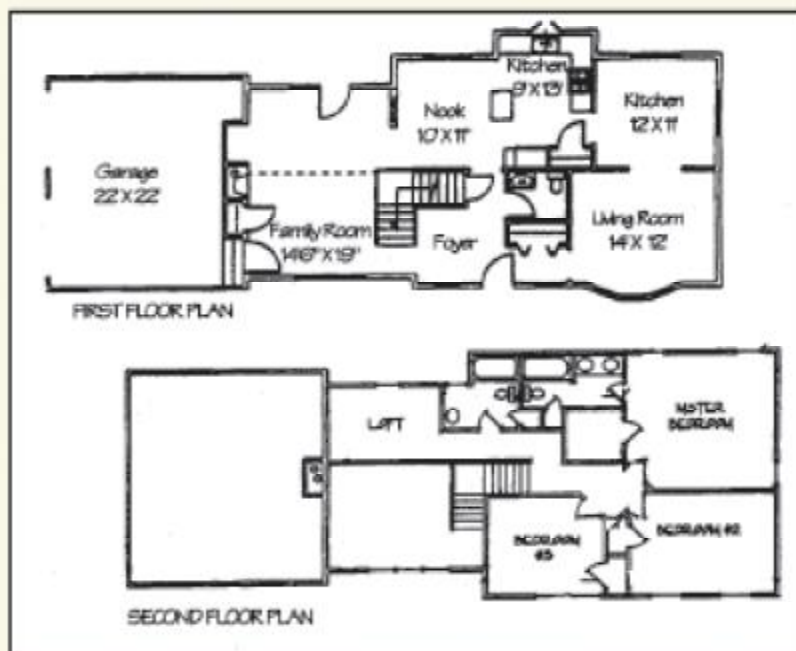

New England Fine Homes Collections

Featuring 100% complete homes on your favorite lot

\$169,900

The Fenwick

A Vaulted Ceiling Creates a Soaring Impression

- Flexible floorplan to allow many configurations
- Master bedroom is complemented by a master bath and spacious walk-in closet
- Vaulted family room has easy access to second floor
- A sunny loft highlights the entryway
- Convenient first floor laundry
- Unfinished room above garage
- Price includes all work and materials from foundation to finish
- Architectural consulting and Blue Print included in price.

Square Footage:

Finished first floor:	1,106sq. ft.
Finished second floor:	1,071 sq. ft.
Garage:	484 sq. ft.
Total Finished Square Feet:	2,177 sq. ft.
Total Unfinished Square Feet:	484 sq. ft.