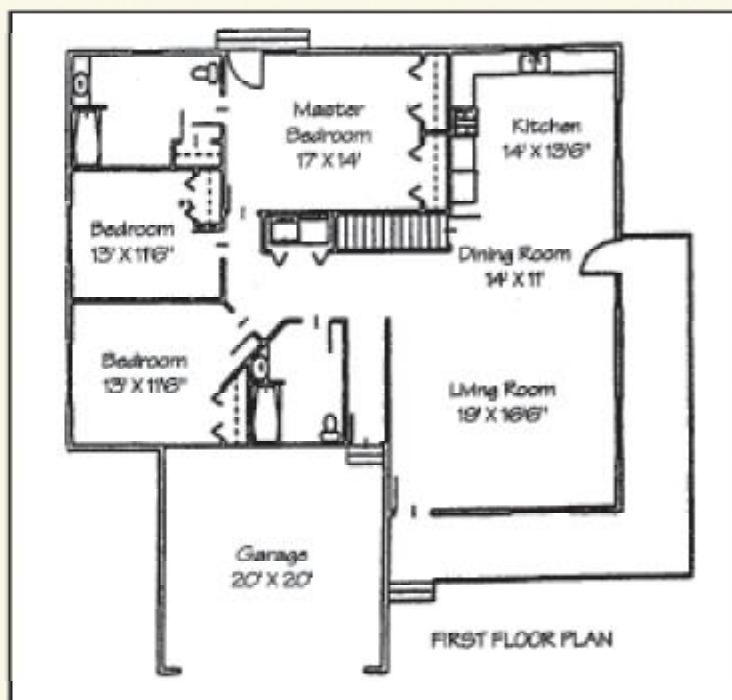

New England Fine Homes Collections

Featuring 100% complete homes on your favorite lot

\$138,300

Ludlow Farm Ranch

A Fresh Approach to Tradition Creates a Compact Plan with Appealing Features

- Flexible floorplan to allow many configurations
- Large Master bedroom with full bath offers privacy
- Living room opens to a large porch
- Large living area on ground level
- Price includes all work and materials from foundation to finish
- Architectural consulting and Blue Print included in price.

Square Footage:

Finished first floor:	1,800 sq. ft.
Finished second floor:	n/a
Garage:	400 sq. ft.
Total Finished Square Feet:	1,800 sq. ft.