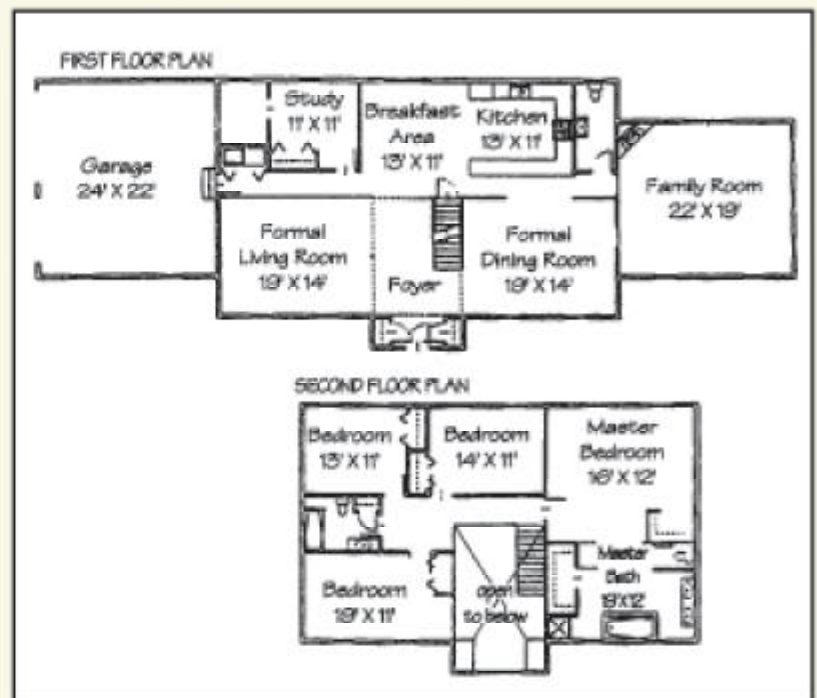

New England Fine Homes Collections

Featuring 100% complete homes on your favorite lot

\$399,900

The Stonington

Stick
Built

A Luxurious Master Suite Graces This Fine Home

- Flexible floorplan to allow many configurations
- Master bedroom suite privately placed on the second floor
- High impact entrance also leads to second floor
- Formal living room and dining room
- Cathedral ceiling in foyer
- Price includes all work and materials from foundation to finish
- Architectural consulting and Blue Print included in price.

Square Footage:

Finished first floor:	2,000 sq. ft.
Finished second floor:	1,600 sq. ft.
Garage:	528 sq. ft.
Total Finished Square Feet:	3,600 sq. ft.