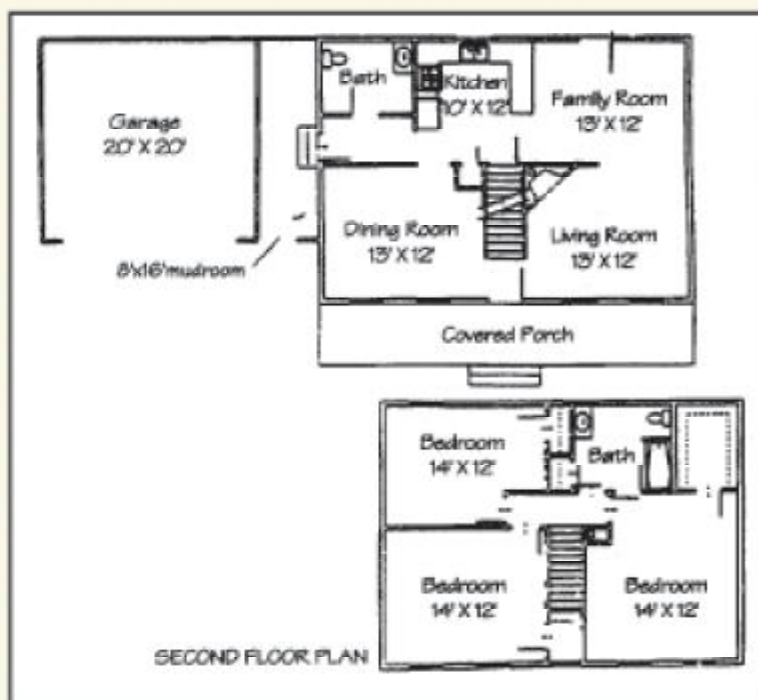

New England Fine Homes Collections

Featuring 100% complete homes on your favorite lot

\$158,900

The Whitfield

A Simple Floor Plan Provides a Livable Space

- Flexible floorplan to allow many configurations
- Neatly trimmed exterior in the geometric colonial style
- Downstairs 4 large and bright rooms create traditional areas with today's easy openness
- Since no space is wasted in hallways, rooms are pleasantly spacious
- Price includes all work and materials from foundation to finish
- Architectural consulting and Blue Print included in price.

Square Footage:

Finished first floor:	884 sq. ft.
Finished second floor:	918 sq. ft.
Garage:	400 sq. ft.
Mudroom:	128 sq. ft.
Total Finished Square Feet:	1,930 sq. ft.